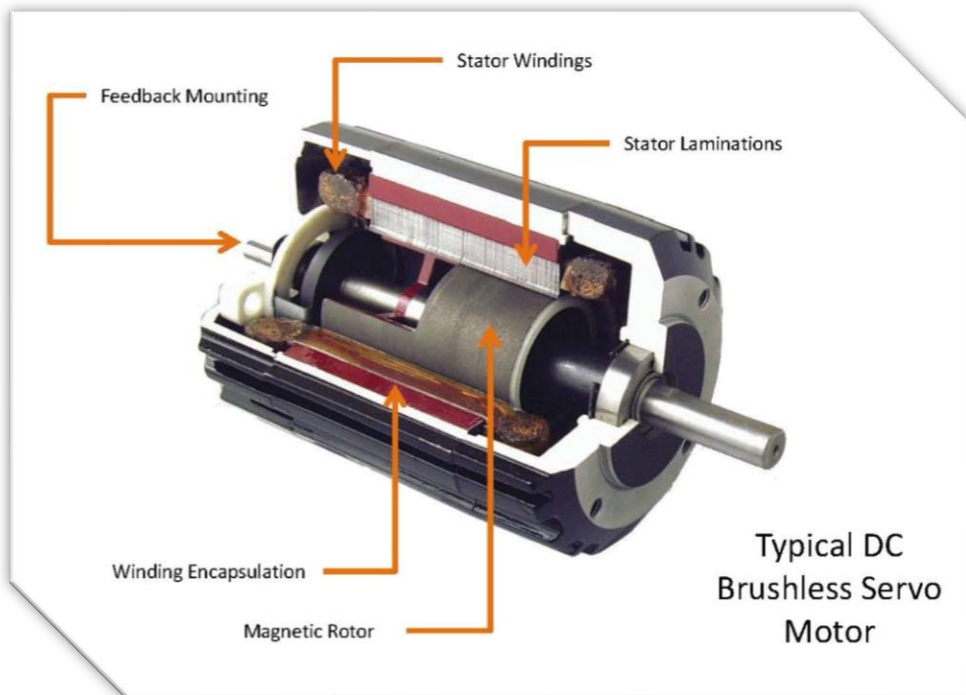

Services Performed

- Pre-Inspection run-in test to record feedback alignment data
- Complete disassembly, cleaning, and inspection of all critical components & machine fits
- Replacement of bearings and seals standard
- Reassembly and realignment of feedback assembly
- Full functional load test in closed loop mode
- Torques and speed graphs provided with each test
- 12 month in-service warranty