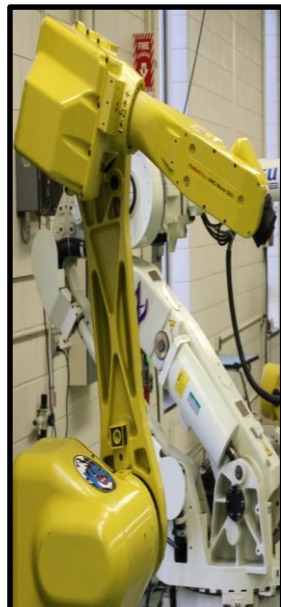

Quality Repair of Manufacturing Equipment

Don't see what you are looking for? Give Us A Call!

ISO 9001:2008 Registered

1-800-542-1331

sales@k-and-s.com

www.k-and-s.com

- SOUTHGATE, MI
- TAYLOR, MI
- KOKOMO, IN
- LAWTON, OK
- ROCKY HILL, CT
- OAKVILLE, ON
- MONTREAL, QC
- SALAMANCA, MX
- APODACA, MX
- TAMWORTH, UK
- NAPAJEDLA, CZ
- SINT – TRUIDEN, BE
- OŚWIĘCIM, PL

FANUC RJ3 ROBOT

Enhanced RJ3 Test Capabilities

The Fanuc RJ3 Robot has a smaller payload manipulator to facilitate the testing of the two models of amplifiers: A06B-6100-H003 & A06B-6100-H004

A06B-6100-H004

ALL UNITS ARE SYSTEM TESTED

*12 MONTH IN-SERVICE WARRANTY

Unless otherwise stated at time of quotation

*NO CHARGE EVALUATION

Priority repair orders may incur in evaluation fee