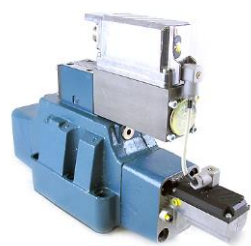

Bosch / Rexroth Proportional and Servo Valves

K+S Services has the capability to repair most Bosch Rexroth valves seen in the market place. These Proportional and Servo valves are fully tested and documented with computerized flow plot generation.