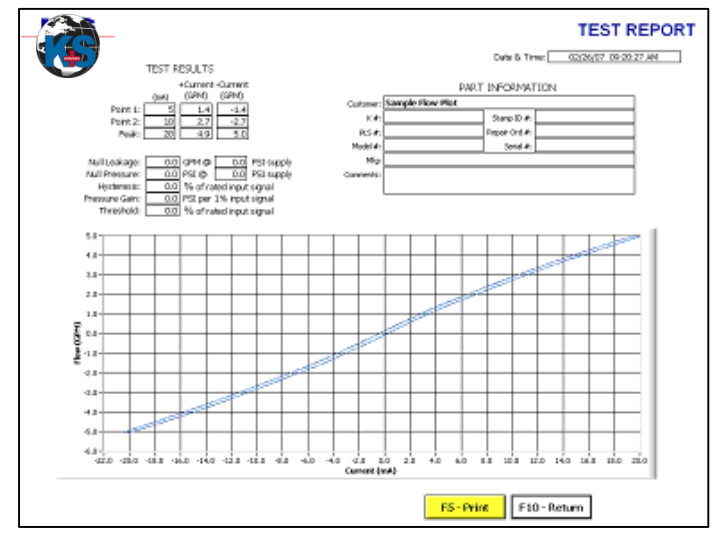

Bosch / Rexroth Proportional and Servo Valves

K+S Services has the capability to repair most Bosch Rexroth valves seen in the market place. These Proportional and Servo valves are fully tested and documented with computerized flow plot generation.