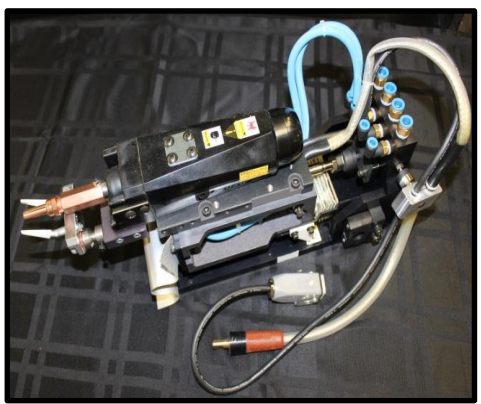

Nippon Stud Welding System

Complete weld gun and controller repair

Service Parts In Stock

ALL UNITS ARE SYSTEM TESTED

***12 MONTH IN-SERVICE WARRANTY**
Unless otherwise stated at time of quotation

***NO CHARGE EVALUATION**
Priority repair orders may incur in evaluation fee