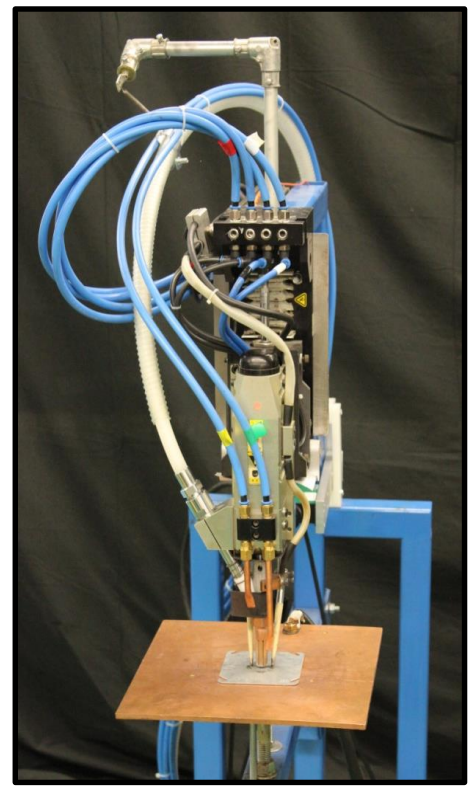

Nippon Stud Welding System

Complete weld gun and controller repair

Service Parts In Stock

ALL UNITS ARE SYSTEM TESTED

***12 MONTH IN-SERVICE WARRANTY**
Unless otherwise stated at time of quotation

***NO CHARGE EVALUATION**
Priority repair orders may incur in evaluation fee