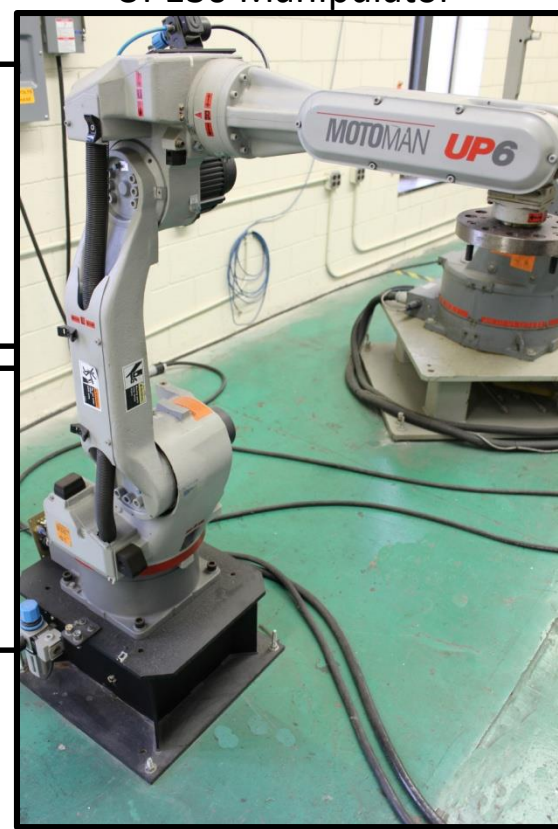

Motoman XRC with UP130 Manipulator

UP130 Manipulator

Motoman XRC Controller

- JZNC-XRK01B - CPU Rack
- JANCD-XCP01 - System Control
- CPS-150F - Control Power Supply
- JZNC-XPP02 - Teach Pendant
- JARCR-XFB03 - Toyopuc Interface Module