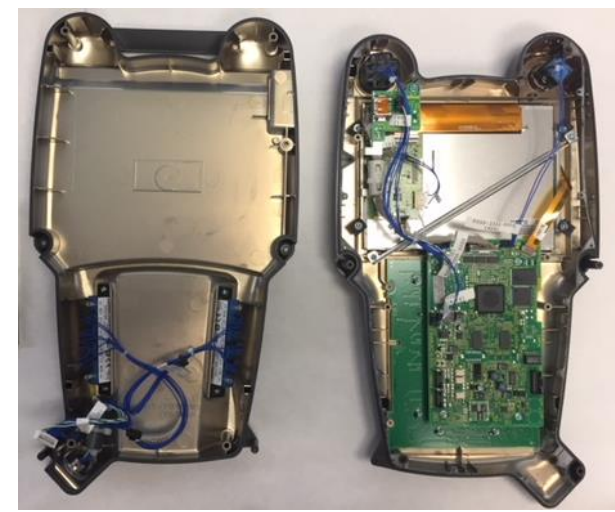

## Fanuc I Pendant LCD Replacement

The original LCD for the I pendant part no. A05B-2255-C101 has been discontinued by the OEM. As a result, there is no repair offered by the OEM for this model only an exchange. K+S has had the LCD's reverse engineered and manufactured exclusively. K+S can offer a repair for these pendants rather than forcing an exchange.