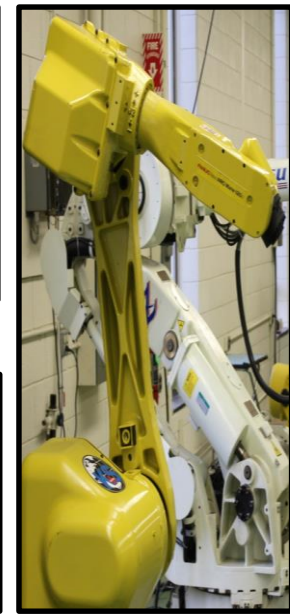

Quality Repair of Manufacturing Equipment

Don't see what you are looking for? Give Us A Call!

ISO 9001:2015 Registered
1-800-542-1331
sales@k-and-s.com
www.k-and-s.com

- SOUTHGATE, MI
- TAYLOR, MI
- KOKOMO, IN
- LAWTON, OK
- ROCKY HILL, CT
- OAKVILLE, ON
- MONTREAL, QC
- SALAMANCA, MX
- APODACA, MX
- TAMWORTH, UK
- NAPAJEDLA, CZ
- SINT – TRUIDEN, BE
- OSWIECIM, PL

FANUC RJ3 ROBOT

Enhanced RJ3 Test Capabilities

The Fanuc RJ3 Robot has a smaller payload manipulator to facilitate the testing of the two models of amplifiers: A06B-6100-H003 & A06B-6100-H004

A06B-6100-H004

ALL UNITS ARE SYSTEM TESTED

*12 MONTH IN-SERVICE WARRANTY
Unless otherwise stated at time of quotation

*NO CHARGE EVALUATION
Priority repair orders may incur in evaluation fee