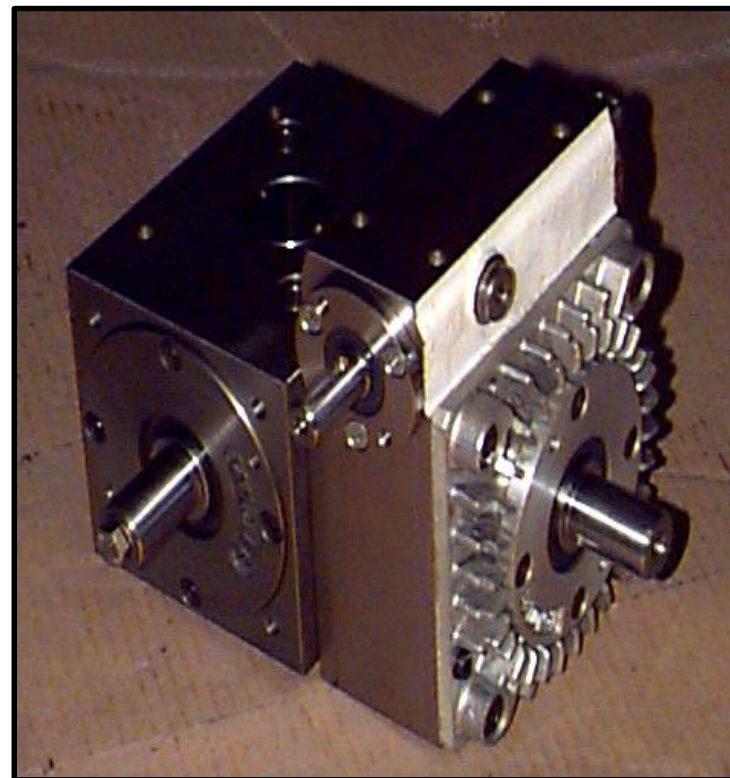

# DIEQUA ADJUSTER / GEARBOX

This gearbox is a specialty item. It has one (1) input shaft and then has three (3) outputs of different speeds. It can do three different jobs.

These units are popular in the food industry however, they are not limited to this use.