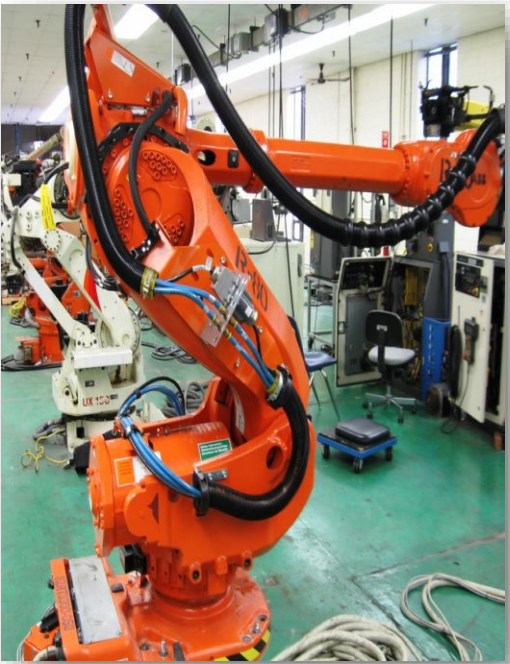

Quality Repair of Manufacturing Equipment

Don't see what you are looking for? Give Us A Call!

ISO 9001:2015 Registered
1-800-542-1331
sales@k-and-s.com
www.k-and-s.com

- SOUTHGATE, MI ● TAYLOR, MI ● KOKOMO, IN ● LAWTON, OK ● ROCKY HILL, CT ● OAKVILLE, ON ● MONTREAL, QC ●
- SALAMANCA, MX ● APODACA, MX ● TAMWORTH, UK ● NAPAJEDLA, CZ ● SINT – TRUIDEN, BE ● OŚWIĘCIM, PL

ABB IRC 5 Test Stand

The ABB IRC 5 test stand allows K+S fully system test items after repair with full diagnostic capabilities. This system allows full function testing of the following components:

- 3HAC16590 - Flex Teach Pendant***
- 3HAC025338-006 – Main Servo Drive***
- 3HAC14549-3 - Rectifier***
- 3HAC16014-1/07 - SMU Board***
- 3HAC14551-2 - Capacitor Unit***
- 3HAC020929-006 - Computer Unit***
- 3HAC12928-1 - Control Power Supply***
- 3HAC020466-001 - Drive Power Supply***