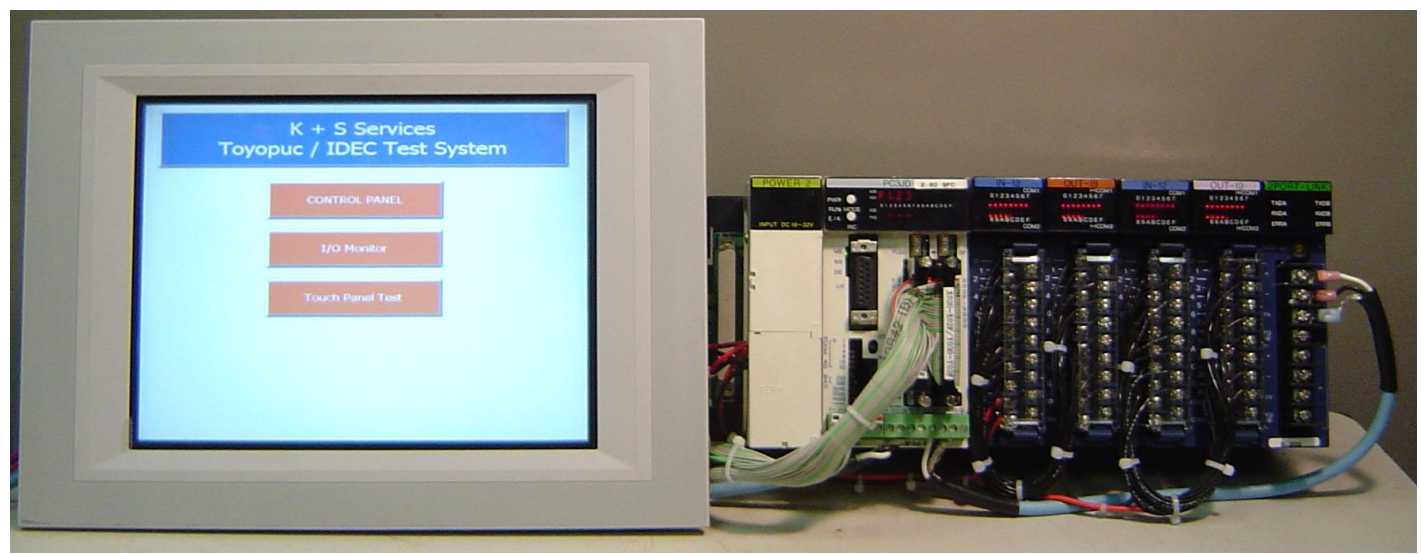

Toyopuc PLC3JD / IDEC Touch Panel

K+S has the ability to repair the Toyopuc PLC3JD system with an integrated IDEC video touch panel. This system has special I/O and touch screen programs written for it to ensure complete system testing.

The following Toyopuc & IDEC components can now be tested:

Toyopuc: **PC3JD** Processor, **Power 2** Supply Module, **IN-12** Input Modules, **OUT-18 & OUT-19** Output Modules and a **2 Port Link** Communications Module.

IDEC: **HG3Z-JT22WF-MK1179** Touch Panel

ALL UNITS ARE SYSTEM TESTED

***12 MONTH IN-SERVICE WARRANTY**
Unless otherwise stated at time of quotation

***NO CHARGE EVALUATION**
Priority repair orders may incur in evaluation fee