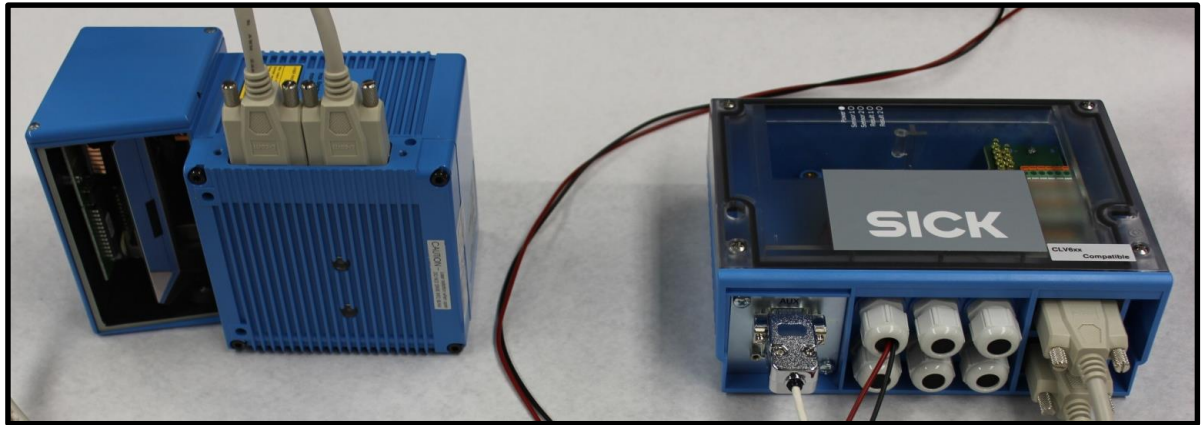

SICK

Test & Repair of:
CLV430 series
CLV432 series
CLV440 series
CLV450 series
CLV490 series

ALL UNITS ARE SYSTEM TESTED

***12 MONTH IN-SERVICE WARRANTY**
Unless otherwise stated at time of quotation

***NO CHARGE EVALUATION**
Priority repair orders may incur in evaluation fee