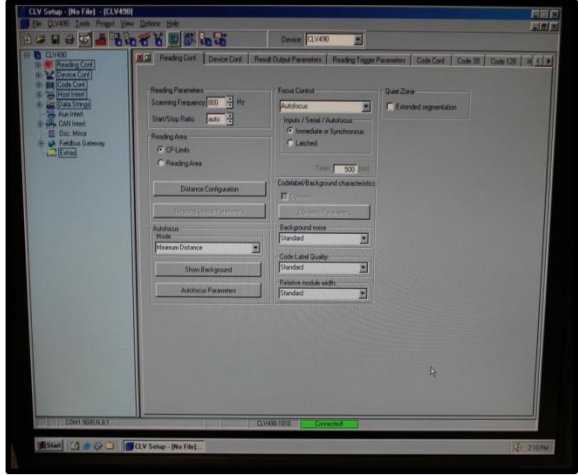

SICK

Test & Repair of:
CLV430 series
CLV432 series
CLV440 series
CLV450 series
CLV490 series

ALL UNITS ARE SYSTEM TESTED

***12 MONTH IN-SERVICE WARRANTY**
Unless otherwise stated at time of quotation

***NO CHARGE EVALUATION**
Priority repair orders may incur in evaluation fee