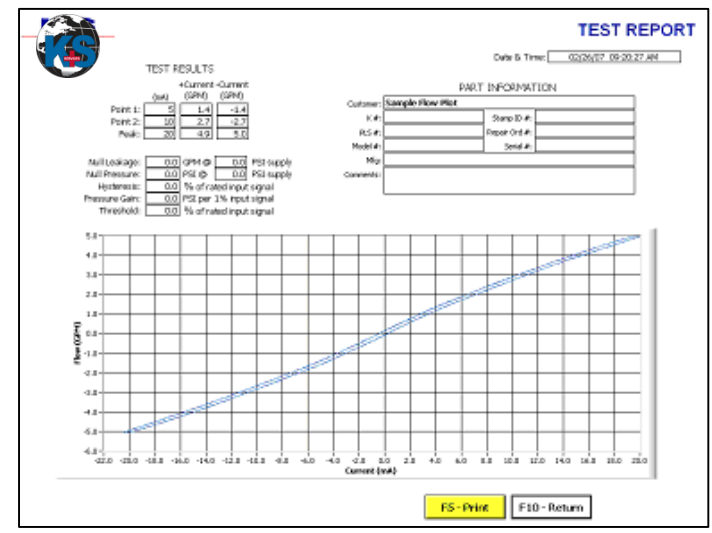

# Bosch / Rexroth Proportional and Servo Valves

**K+S Services has the capability to repair most Bosch Rexroth valves seen in the market place. These Proportional and Servo valves are fully tested and documented with computerized flow plot generation.**