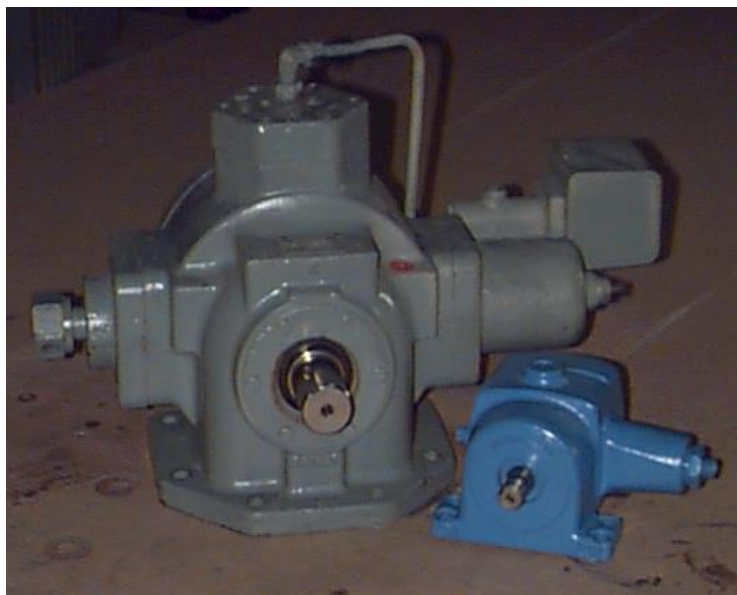

## RACINE PUMPS

These are Racine / Bosch hydraulic pumps. These are compensated, vane type pumps. They are subplate mounted. The larger pump is a PVR series pump. These pumps come in various styles from single ended shafts to double ended shaft, with or without charge pumps mounted to the rear, and flow sizes of 30 GPM or 40 GPM...

The smaller pump is an old PVS series pump. These also come in various styles and flow sizes from 10 GPM to 25 GPM..

Some of the other Racine / Bosch model series are PSV 10/15, 20/25, 40, 80/100, PSQ 09/12, PVB 06, PVF 20/30, PVK 70, PVQ 06, PVQ/Q 05/06, and the PVR 30/40 series that is pictured.